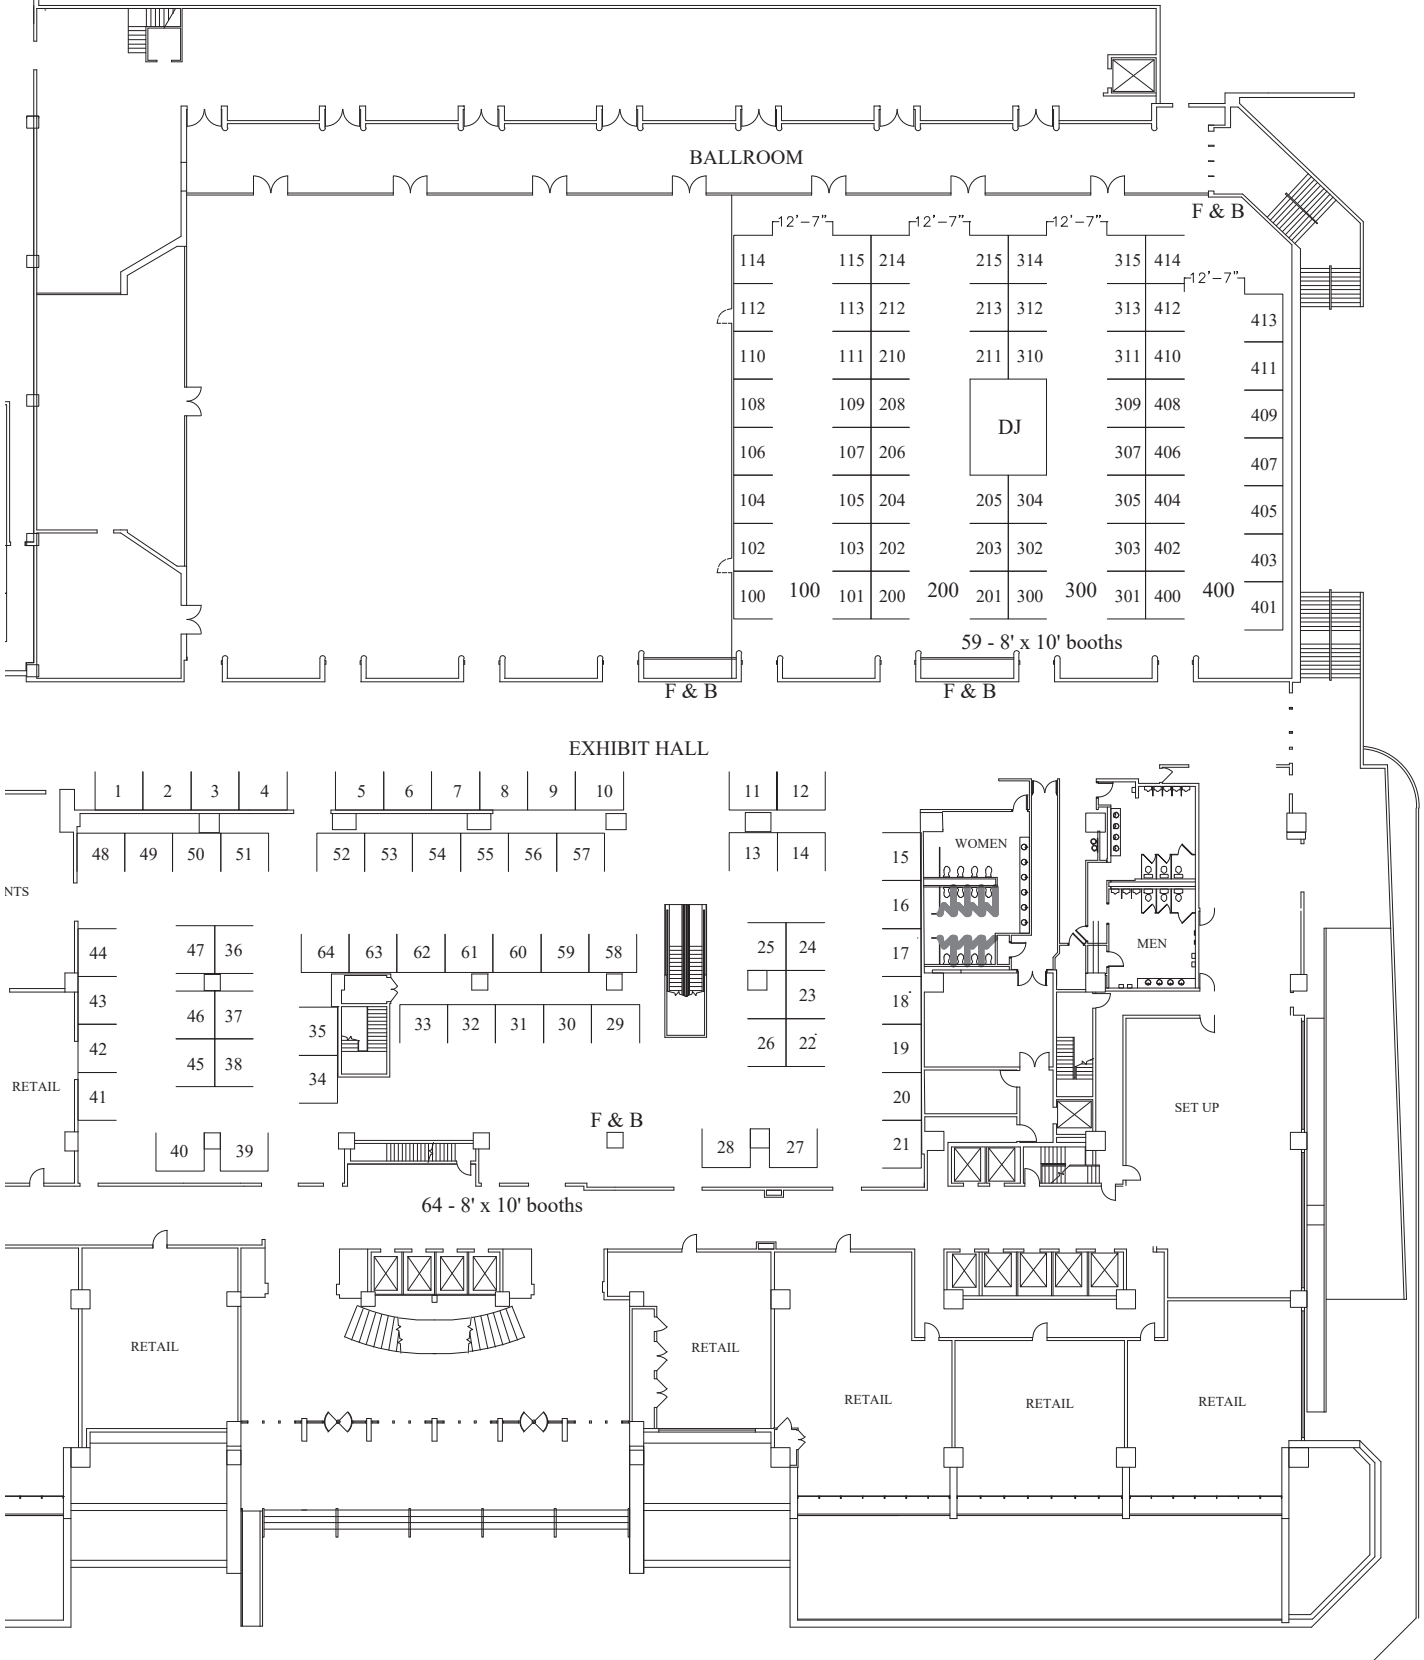

Kentucky Association of Health Care Facilities

November 19 - 21, 2019

Prepared by
excel
 Decorators, Inc.

3/27/2019
 KAHCF_319.dwg

GALT HOUSE EAST HOTEL

LOUISVILLE, KENTUCKY

PREPARED BY: